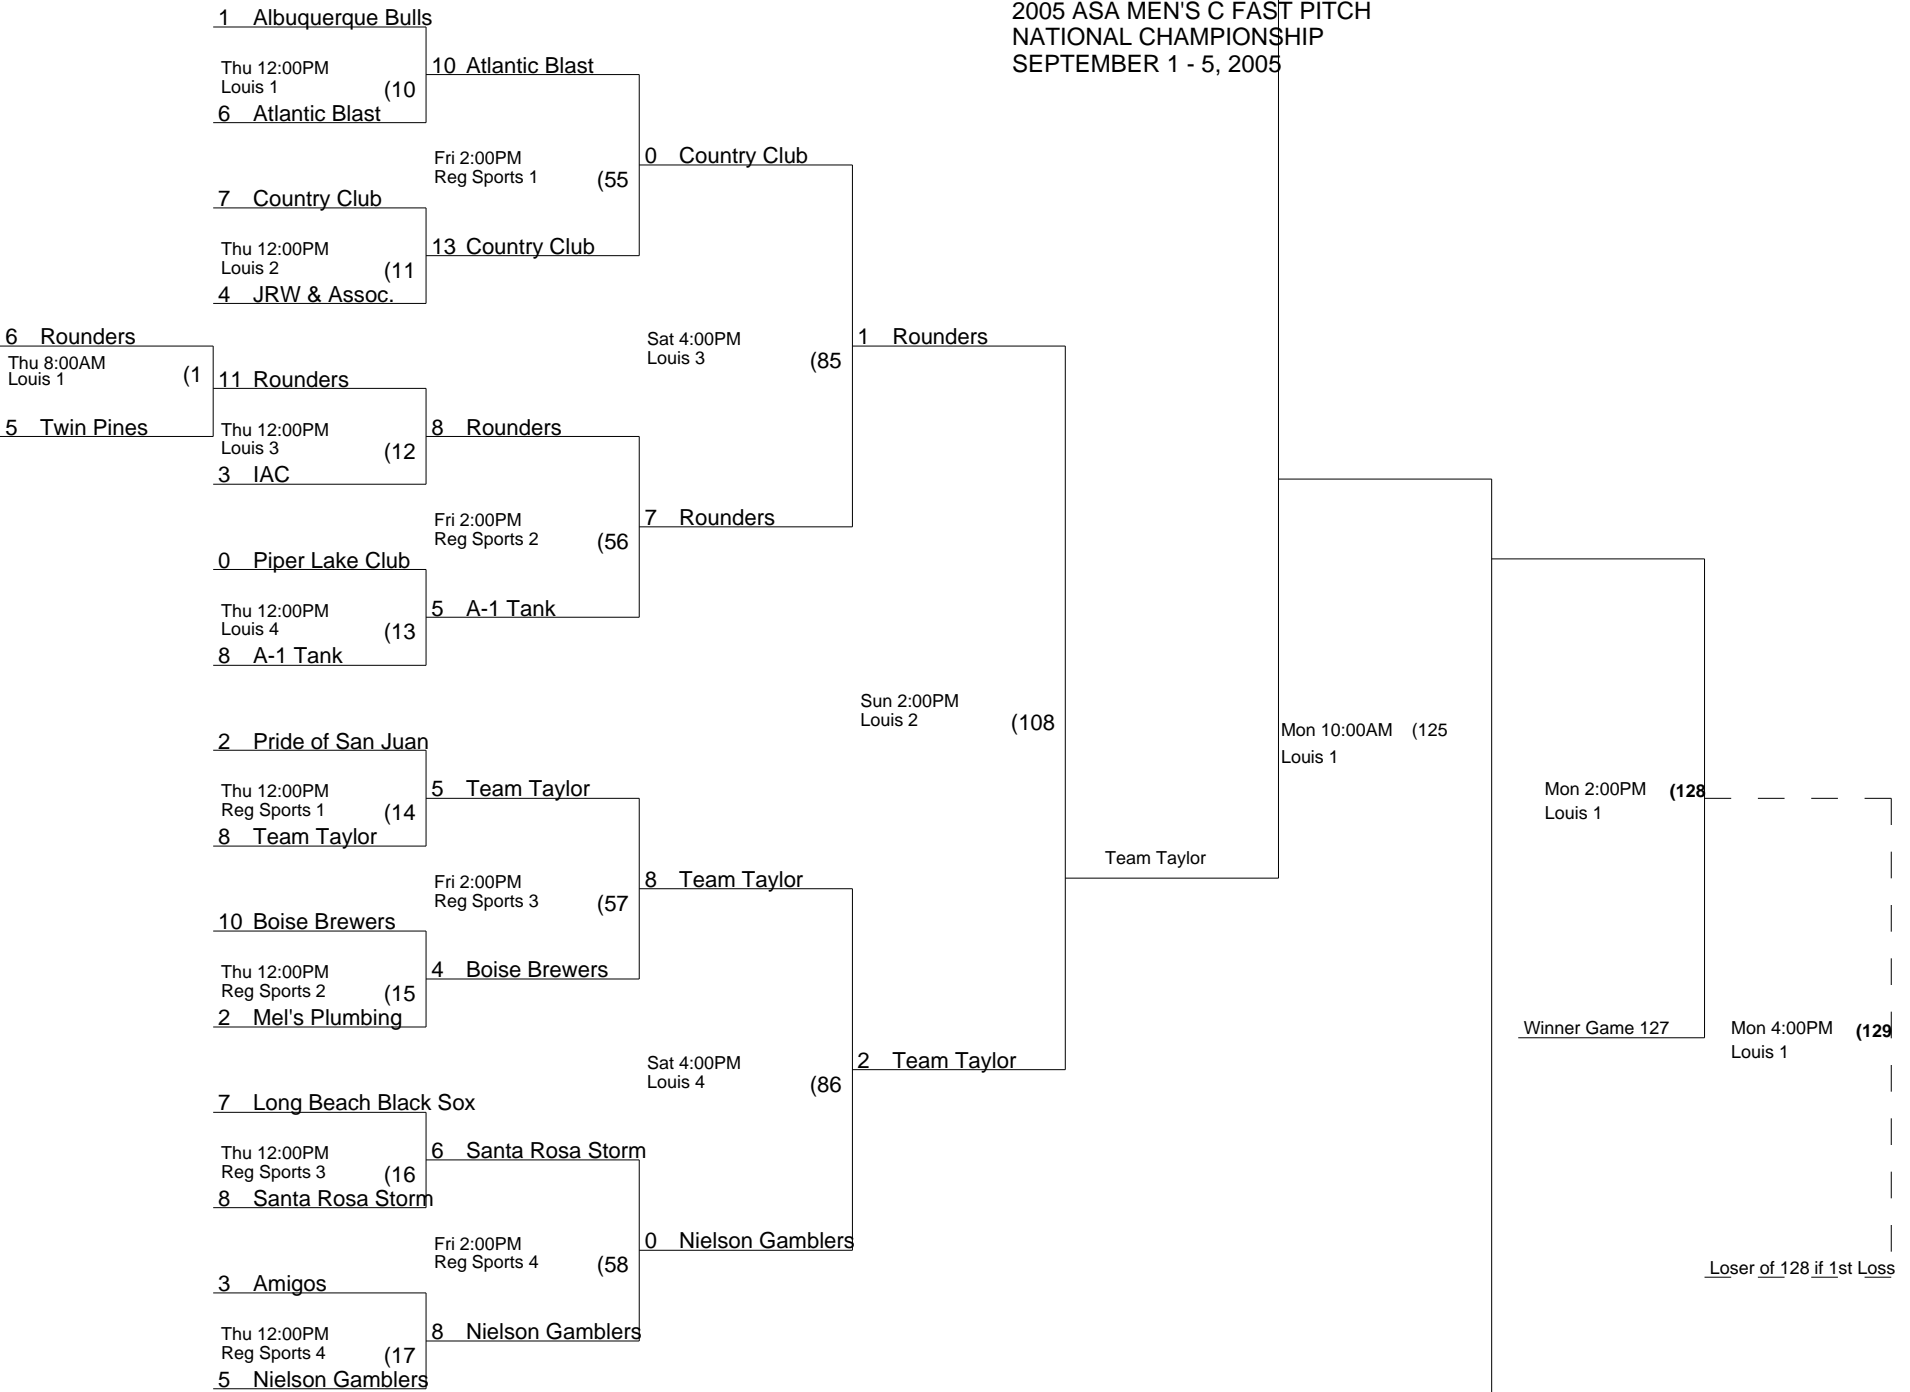

2005 ASA MEN'S C FAST PITCH
NATIONAL CHAMPIONSHIP
SEPTEMBER 1 - 5, 2005