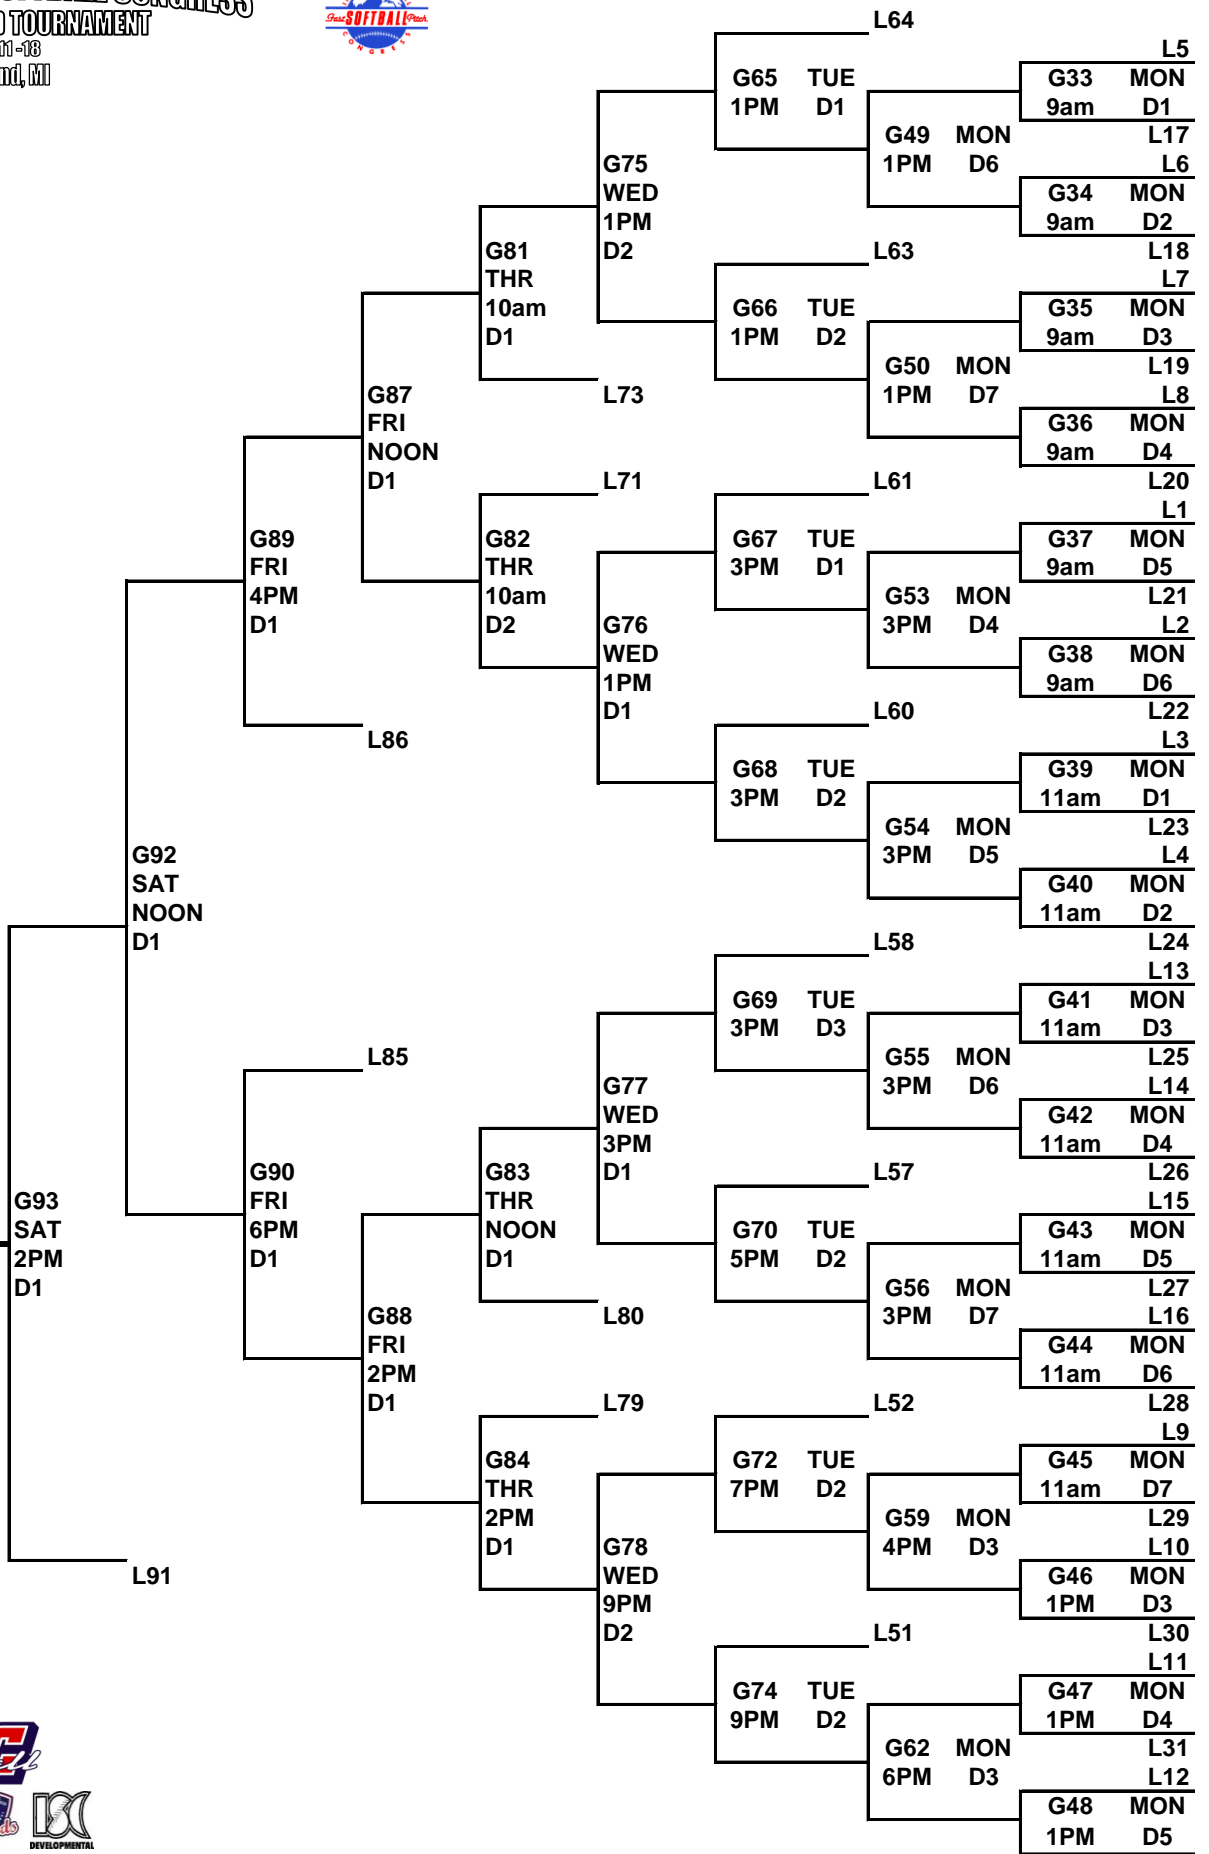

INTERNATIONAL SOFTBALL CONGRESS 2012 WORLD TOURNAMENT

AUG 11-18
Midland, MI

ISC
FINALS
G94
7PM
SAT
D1

D1 = CURRIE STADIUM D2 = Emerson #2 D3 = Emerson #3 D4 = Red Coats #4 D5 = Red Coats #5 D6 = Red Coats #6 D7 = Red Coats #7 L32