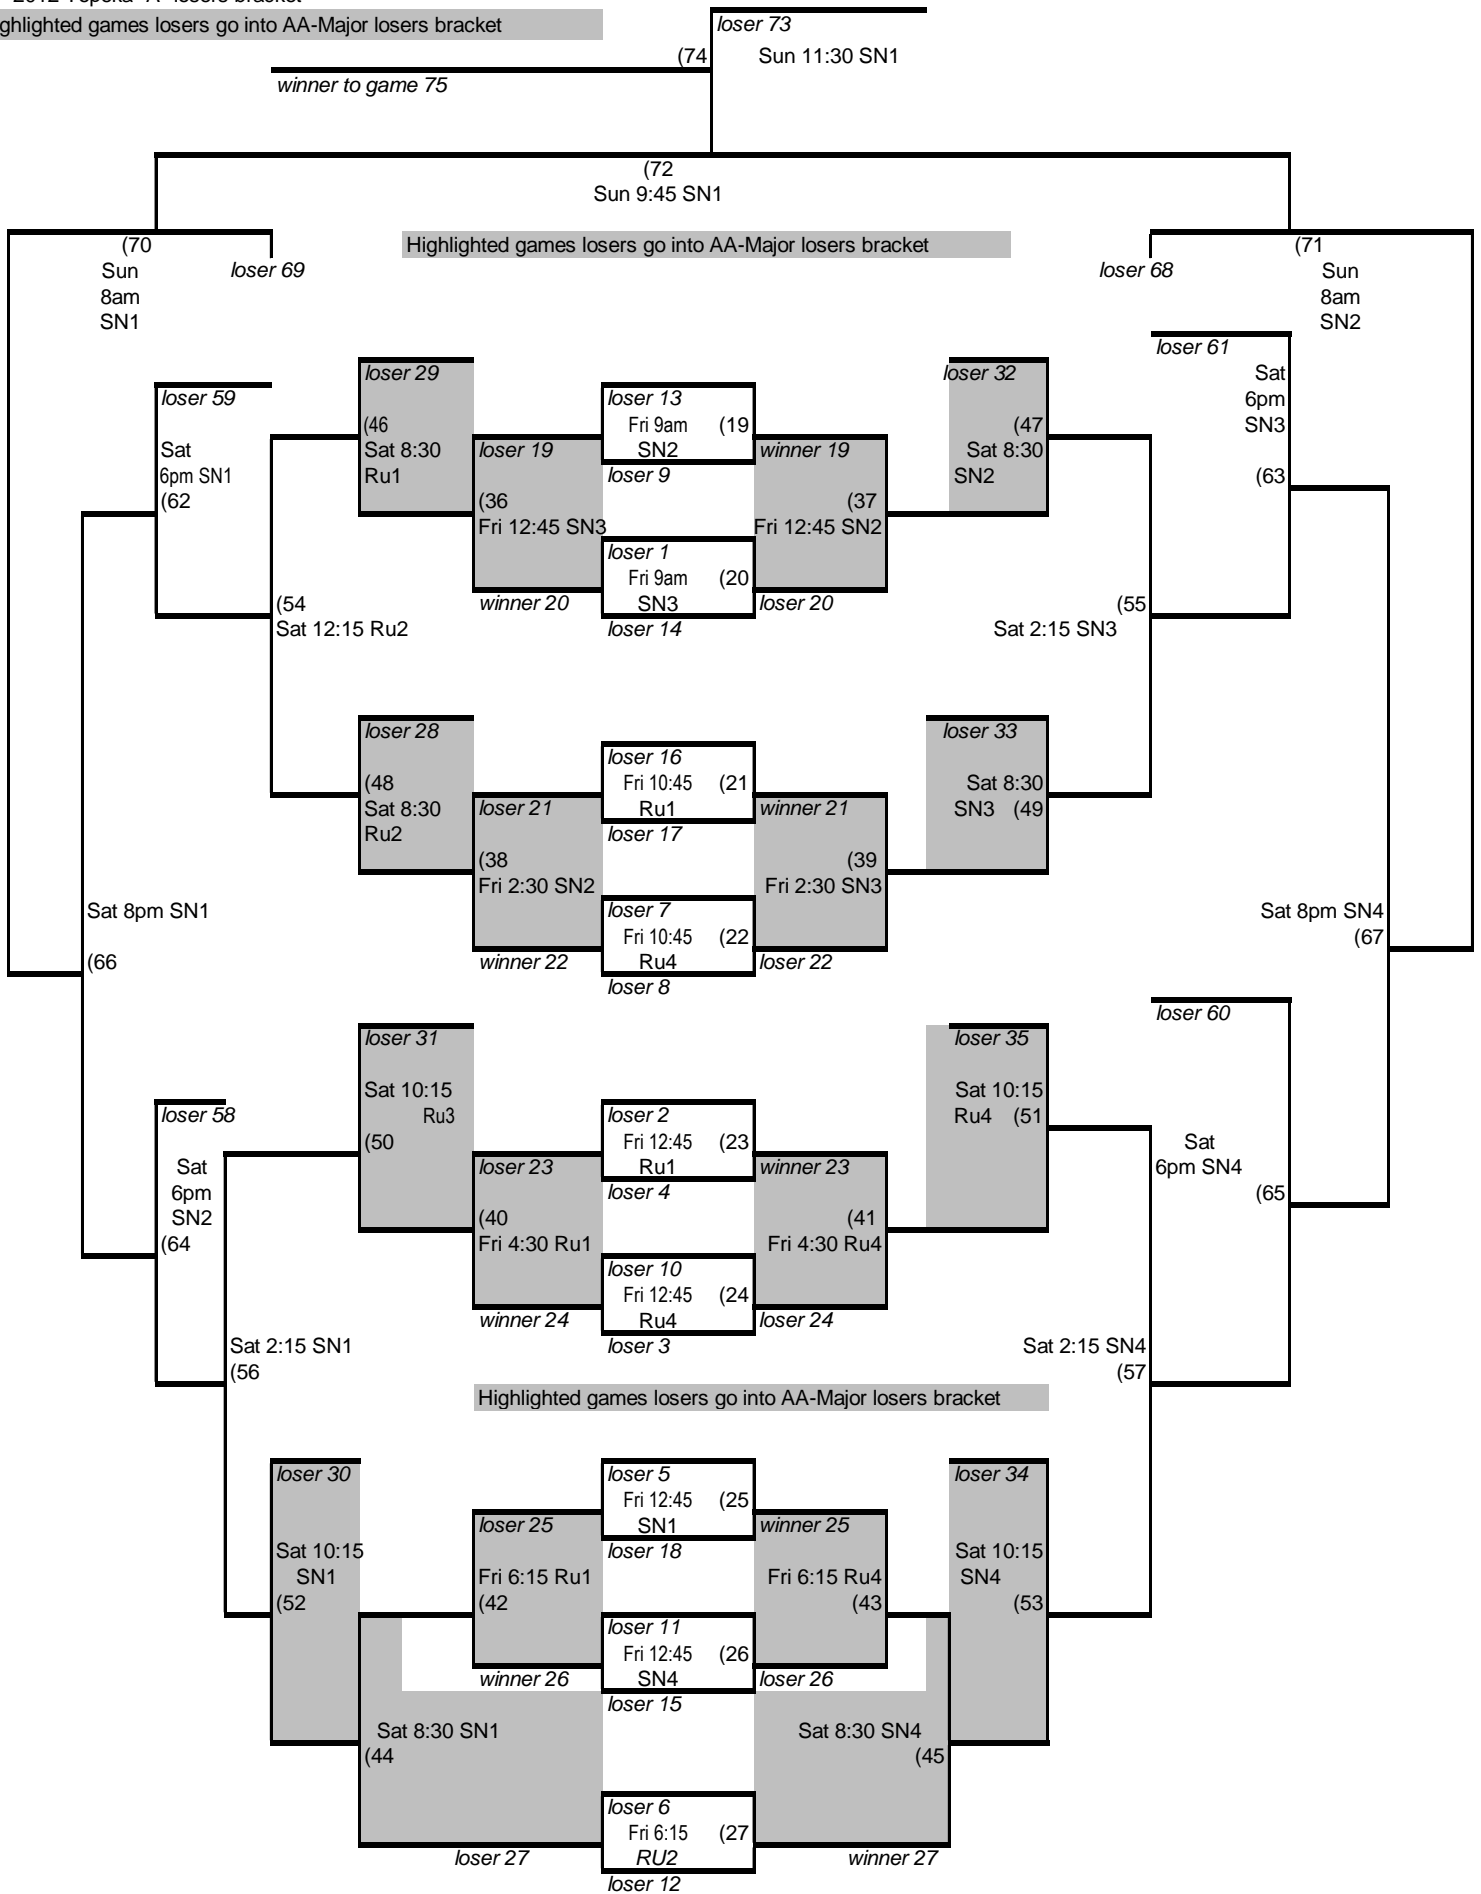

2012 Topeka "A" losers bracket

Highlighted games losers go into AA-Major losers bracket

Highlighted games losers go into AA-Major losers bracket