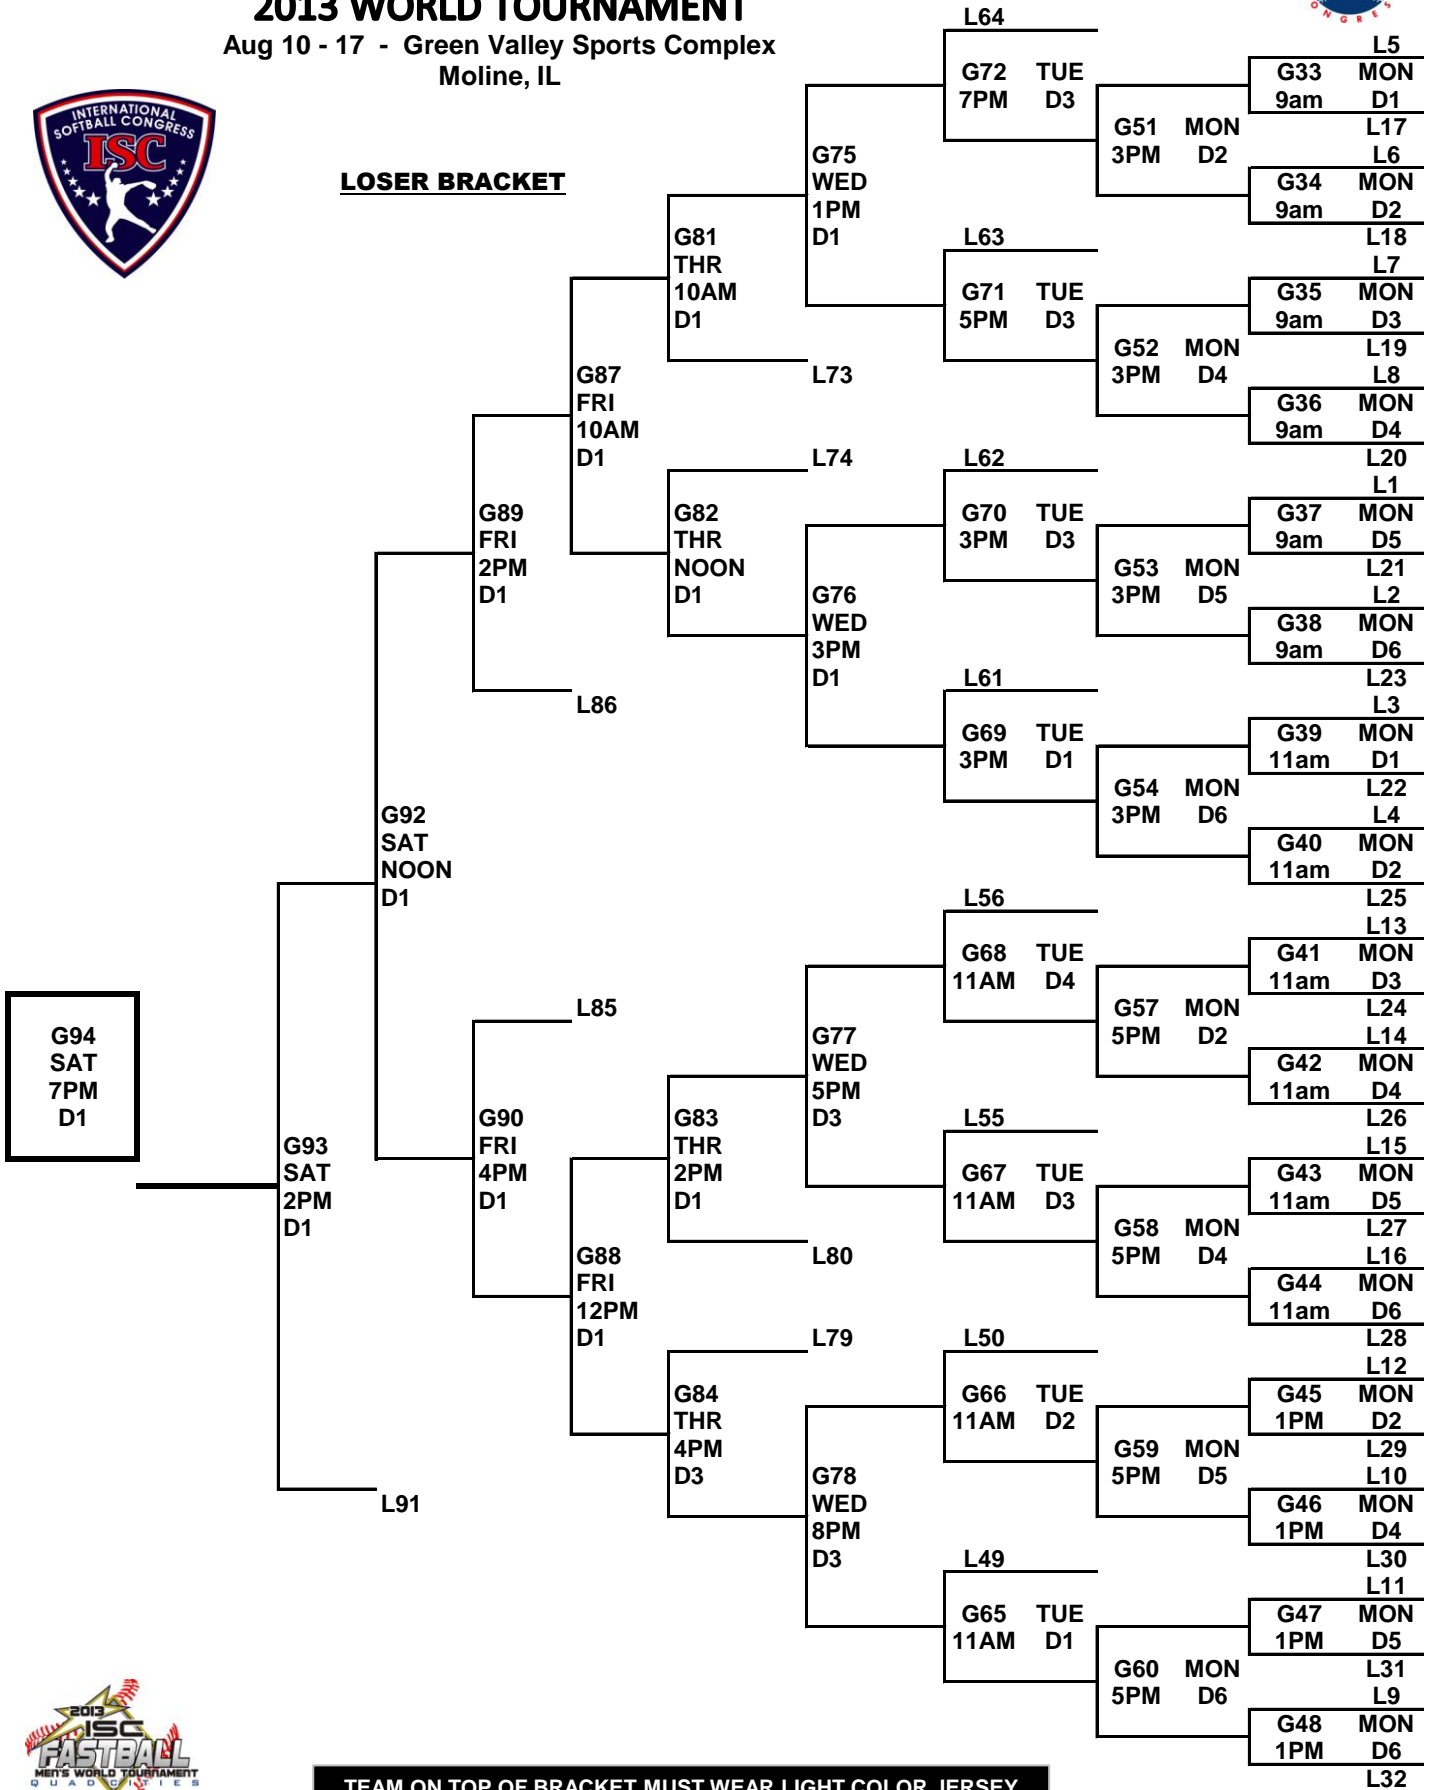

INTERNATIONAL SOFTBALL CONGRESS

2013 WORLD TOURNAMENT

Aug 10 - 17 - Green Valley Sports Complex
Moline, IL

LOSER BRACKET

TEAM ON TOP OF BRACKET MUST WEAR LIGHT COLOR JERSEY