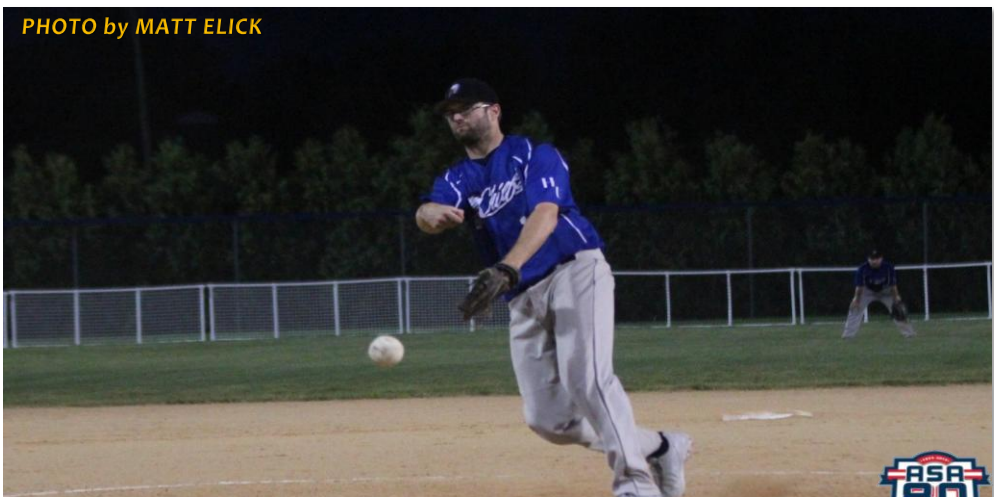

PHOTO by MATT ELICK

2013 ASA MEN'S MAJOR FAST PITCH
DAY 1 - NATIONAL CHAMPIONSHIP TOURNAMENT

PHOTO by MATT ELICK

2013 ASA MEN'S MAJOR FAST PITCH
DAY 1 - NATIONAL CHAMPIONSHIP TOURNAMENT

PHOTO by MATT ELICK

2013 ASA MEN'S MAJOR FAST PITCH
DAY 1 - NATIONAL CHAMPIONSHIP TOURNAMENT

PHOTO by MATT ELICK

2013 ASA MEN'S MAJOR FAST PITCH
DAY 1 - NATIONAL CHAMPIONSHIP TOURNAMENT

PHOTO by MATT ELICK

2013 ASA MEN'S MAJOR FAST PITCH
DAY 1 - NATIONAL CHAMPIONSHIP TOURNAMENT