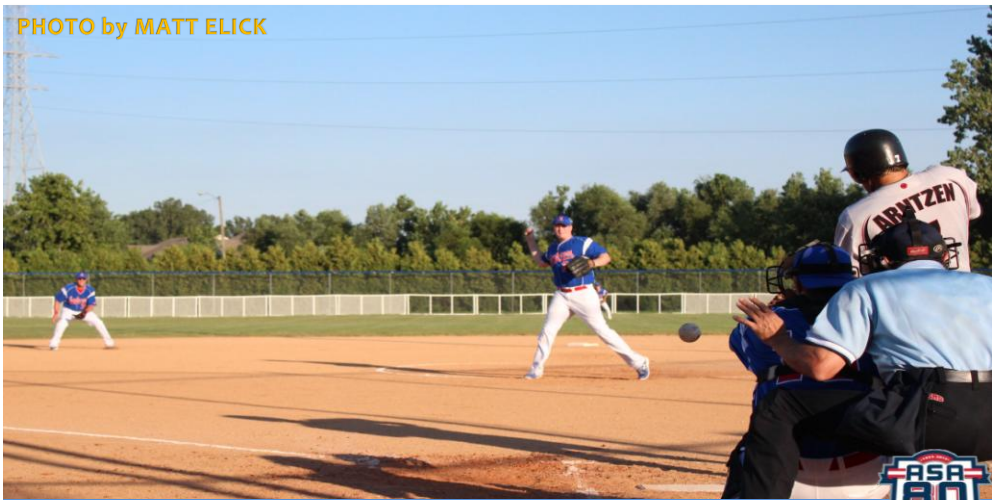

2013 ASA MEN'S MAJOR FAST PITCH
DAY 1 - NATIONAL CHAMPIONSHIP TOURNAMENT

2013 ASA MEN'S MAJOR FAST PITCH
DAY 1 - NATIONAL CHAMPIONSHIP TOURNAMENT

PHOTO by MATT ELICK