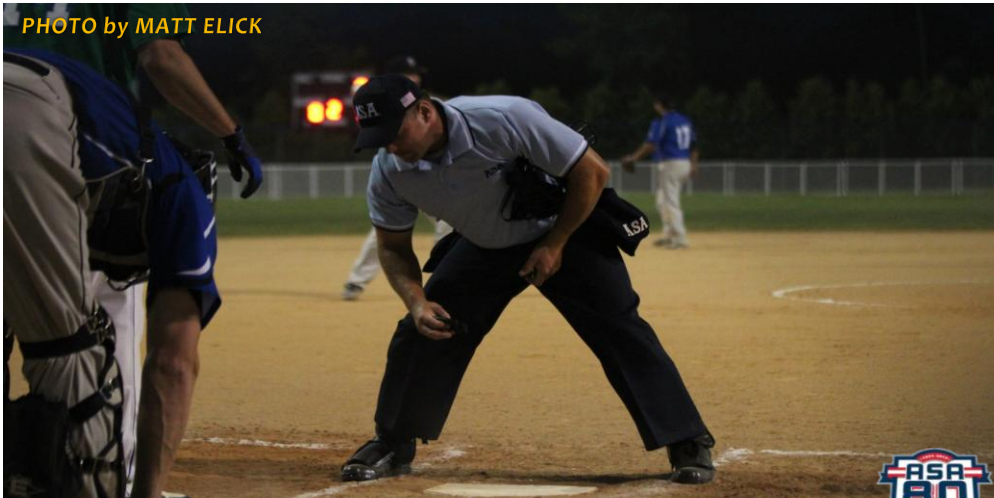

PHOTO by MATT ELICK

2013 ASA MEN'S MAJOR FAST PITCH
DAY 1 - NATIONAL CHAMPIONSHIP TOURNAMENT

PHOTO by MATT ELICK

2013 ASA MEN'S MAJOR FAST PITCH
DAY 1 - NATIONAL CHAMPIONSHIP TOURNAMENT

PHOTO by MATT ELICK

2013 ASA MEN'S MAJOR FAST PITCH
DAY 1 - NATIONAL CHAMPIONSHIP TOURNAMENT

PHOTO by MATT ELICK

2013 ASA MEN'S MAJOR FAST PITCH
DAY 1 - NATIONAL CHAMPIONSHIP TOURNAMENT

PHOTO by MATT ELICK

2013 ASA MEN'S MAJOR FAST PITCH
DAY 1 - NATIONAL CHAMPIONSHIP TOURNAMENT