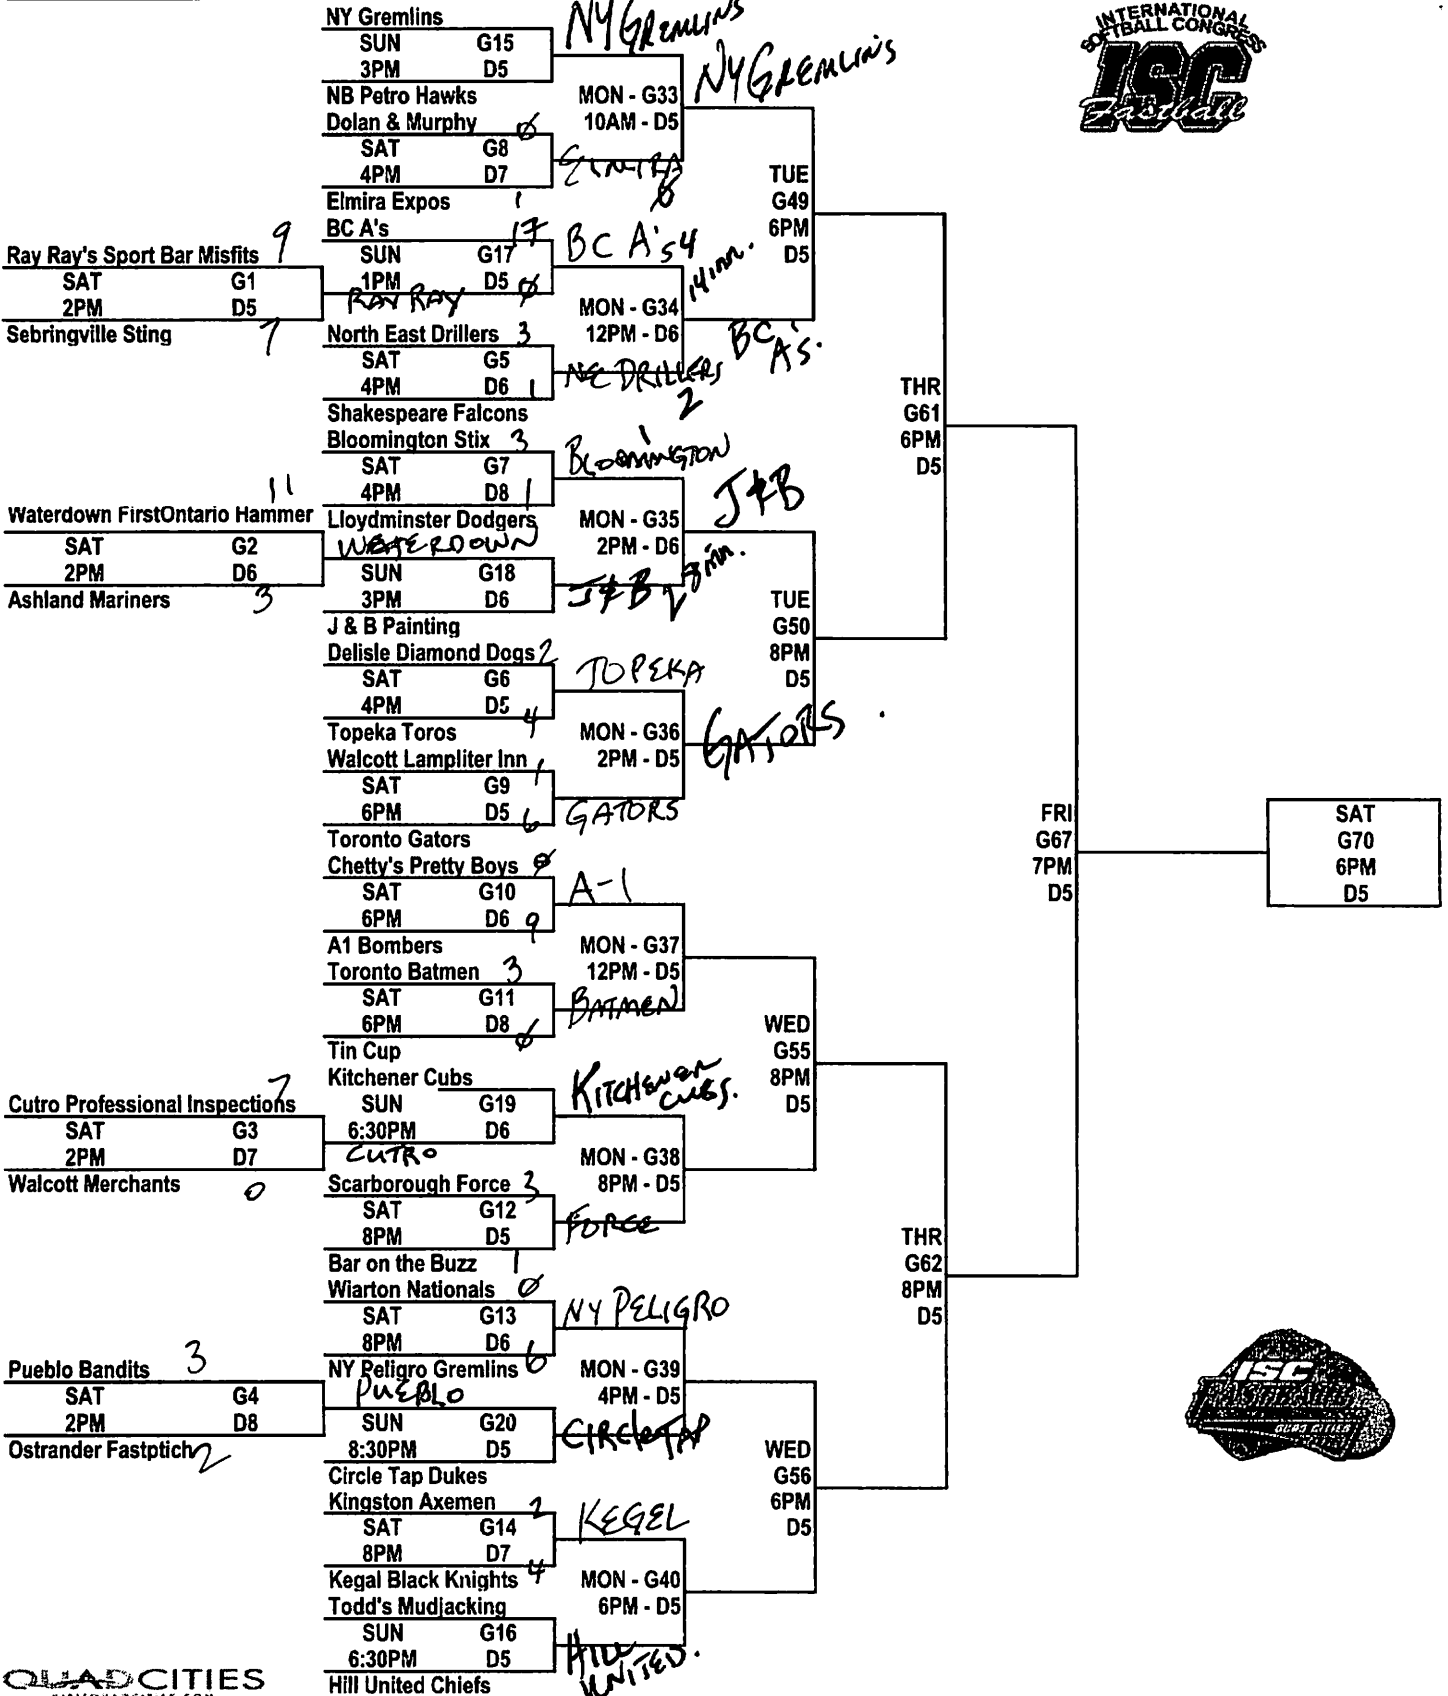

Winner's Bracket

TEAM ON TOP OF BRACKET MUST WEAR LIGHT COLORED JERSEY