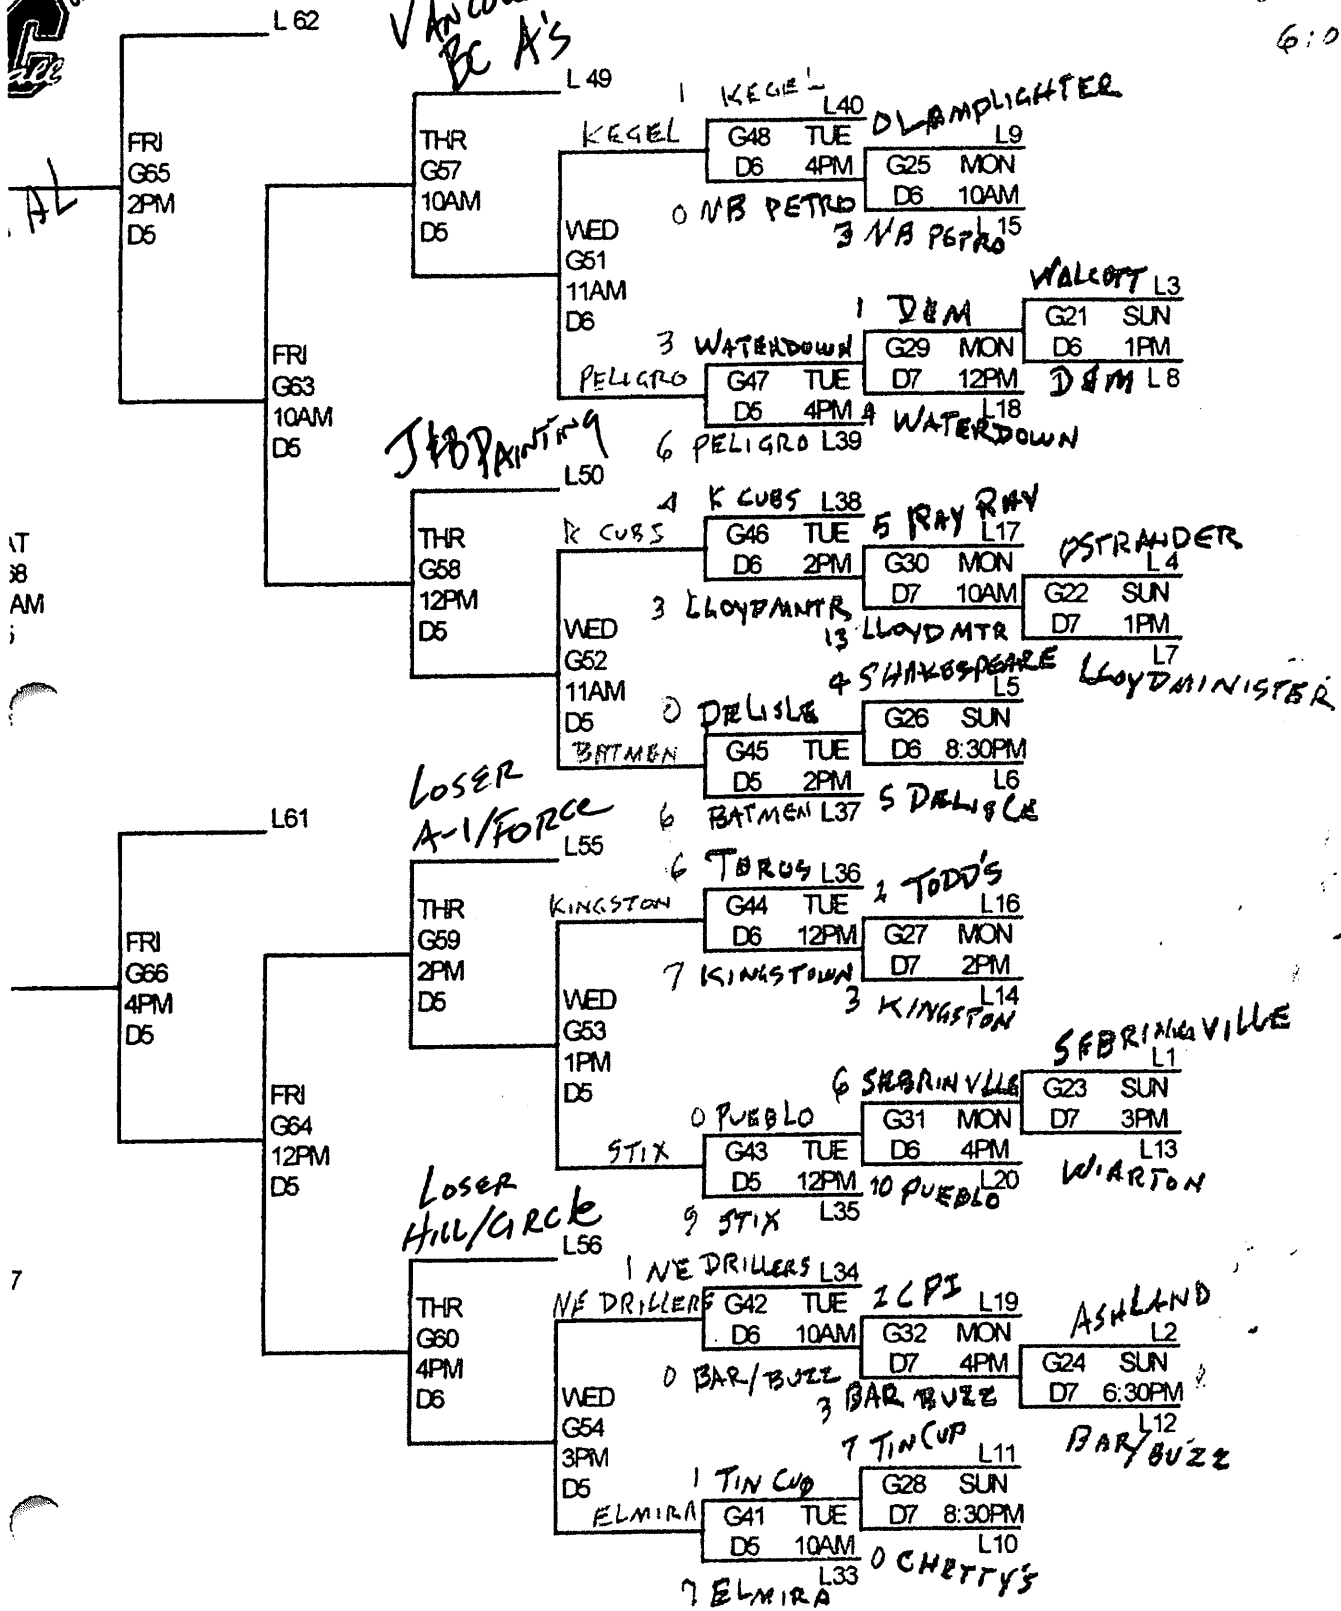

TOURNAMENT
COMPLEX - Moline, IL

NOT OFFICIAL
VAN COWER JRW
BC A'S

REVISED 7/19/16

Loser's Bracket

~~8-15-16~~
~~1:30 PDT~~
~~8-16-16 TUES~~
~~8:30 AM PDT~~
8-16-16 TUES
6:00 PM

AT 8 AM

7