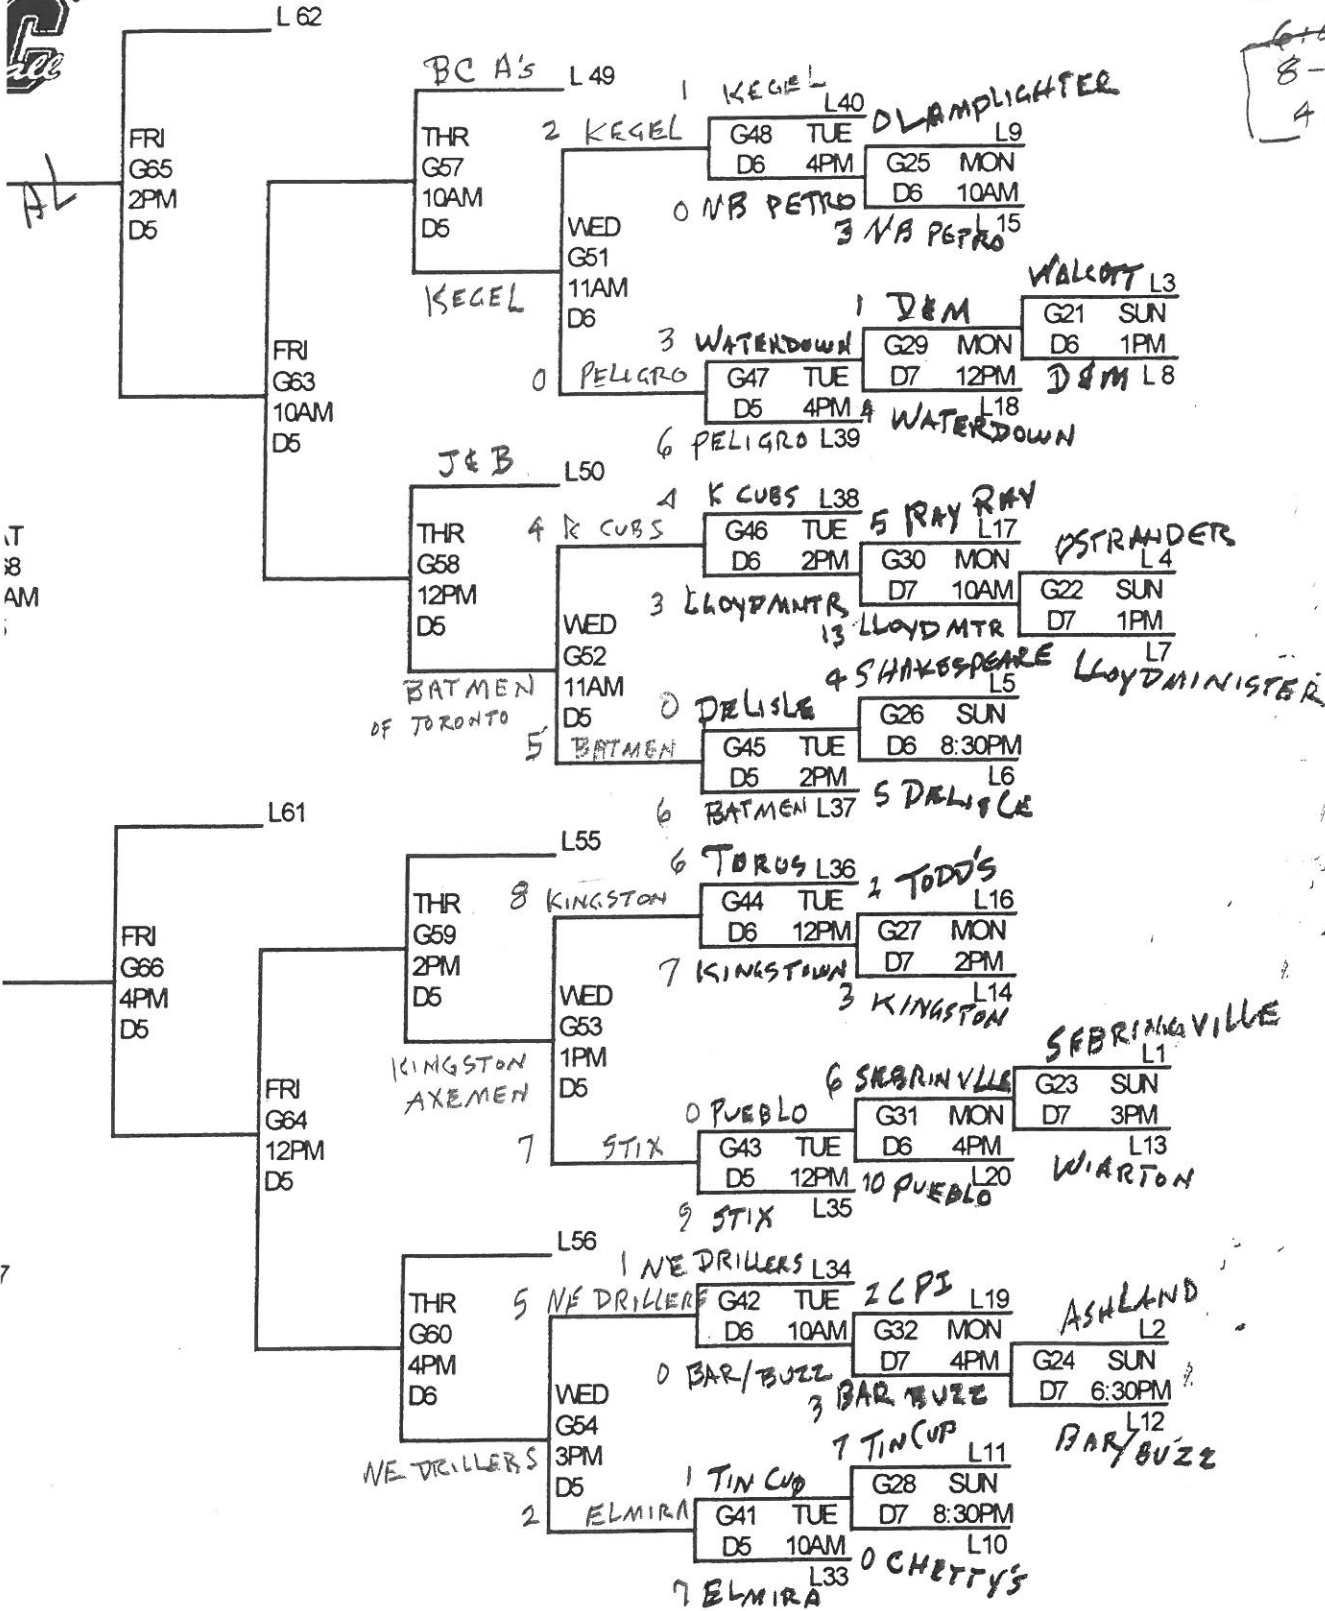

TOURNAMENT
13-20
S COMPLEX - Moline, IL

REVISED 7/19/16

NOT OFFICIAL
JRW/JIM F

Loser's Bracket

~~8-15-16~~
~~4:30 PDT~~
~~8-16-16 TUES~~
~~8:30 AM PDT~~
~~8-16-16 TUES~~
~~6:00 PM PDT~~
8-17-16 WED
4:00 PM

IT
8
AM

7