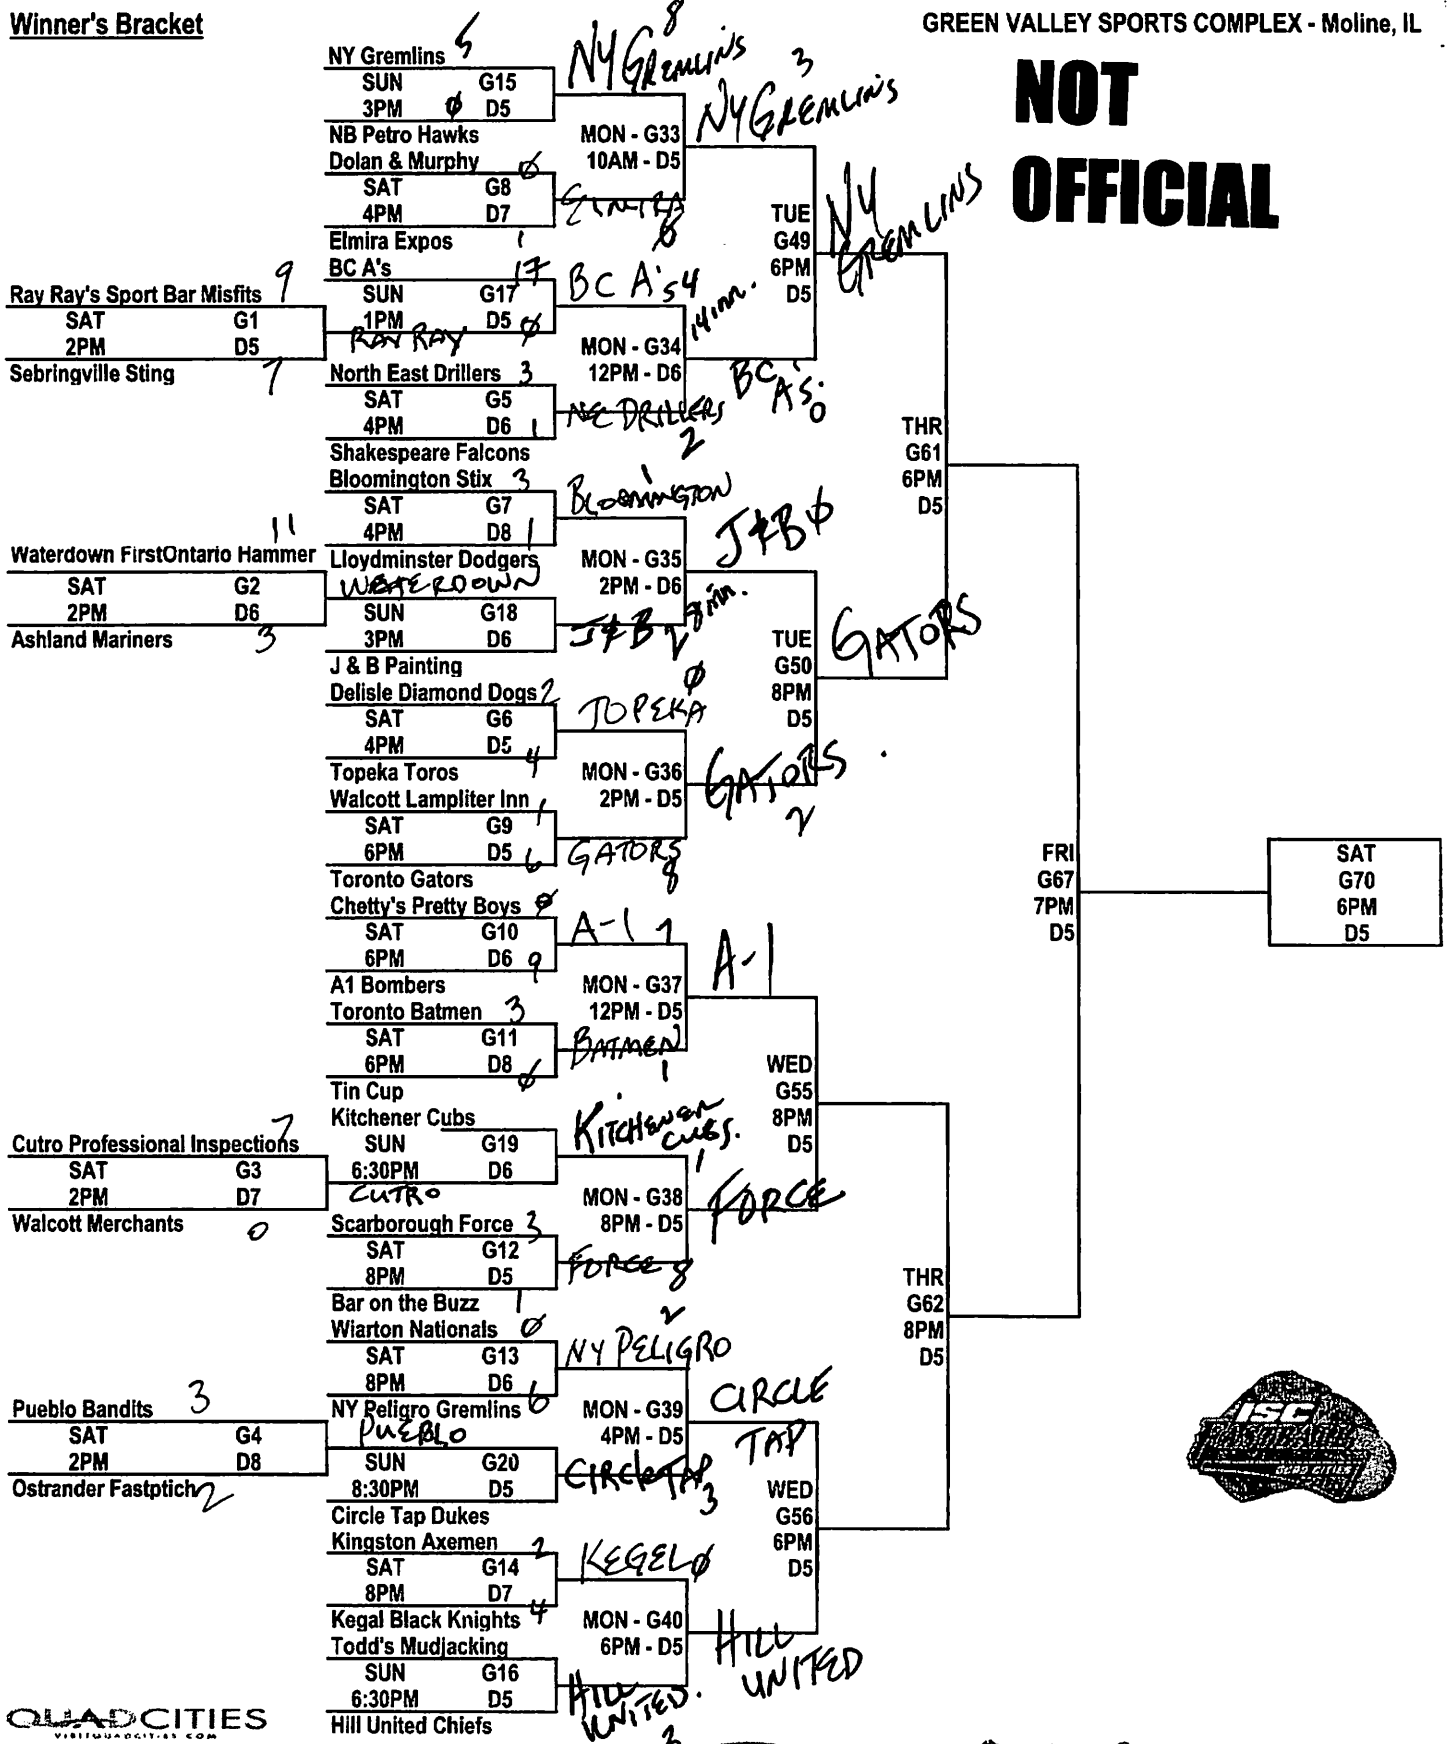

Winner's Bracket

NOT OFFICIAL

TEAM ON TOP OF BRACKET MUST WEAR LIGHT COLORED JERSEY