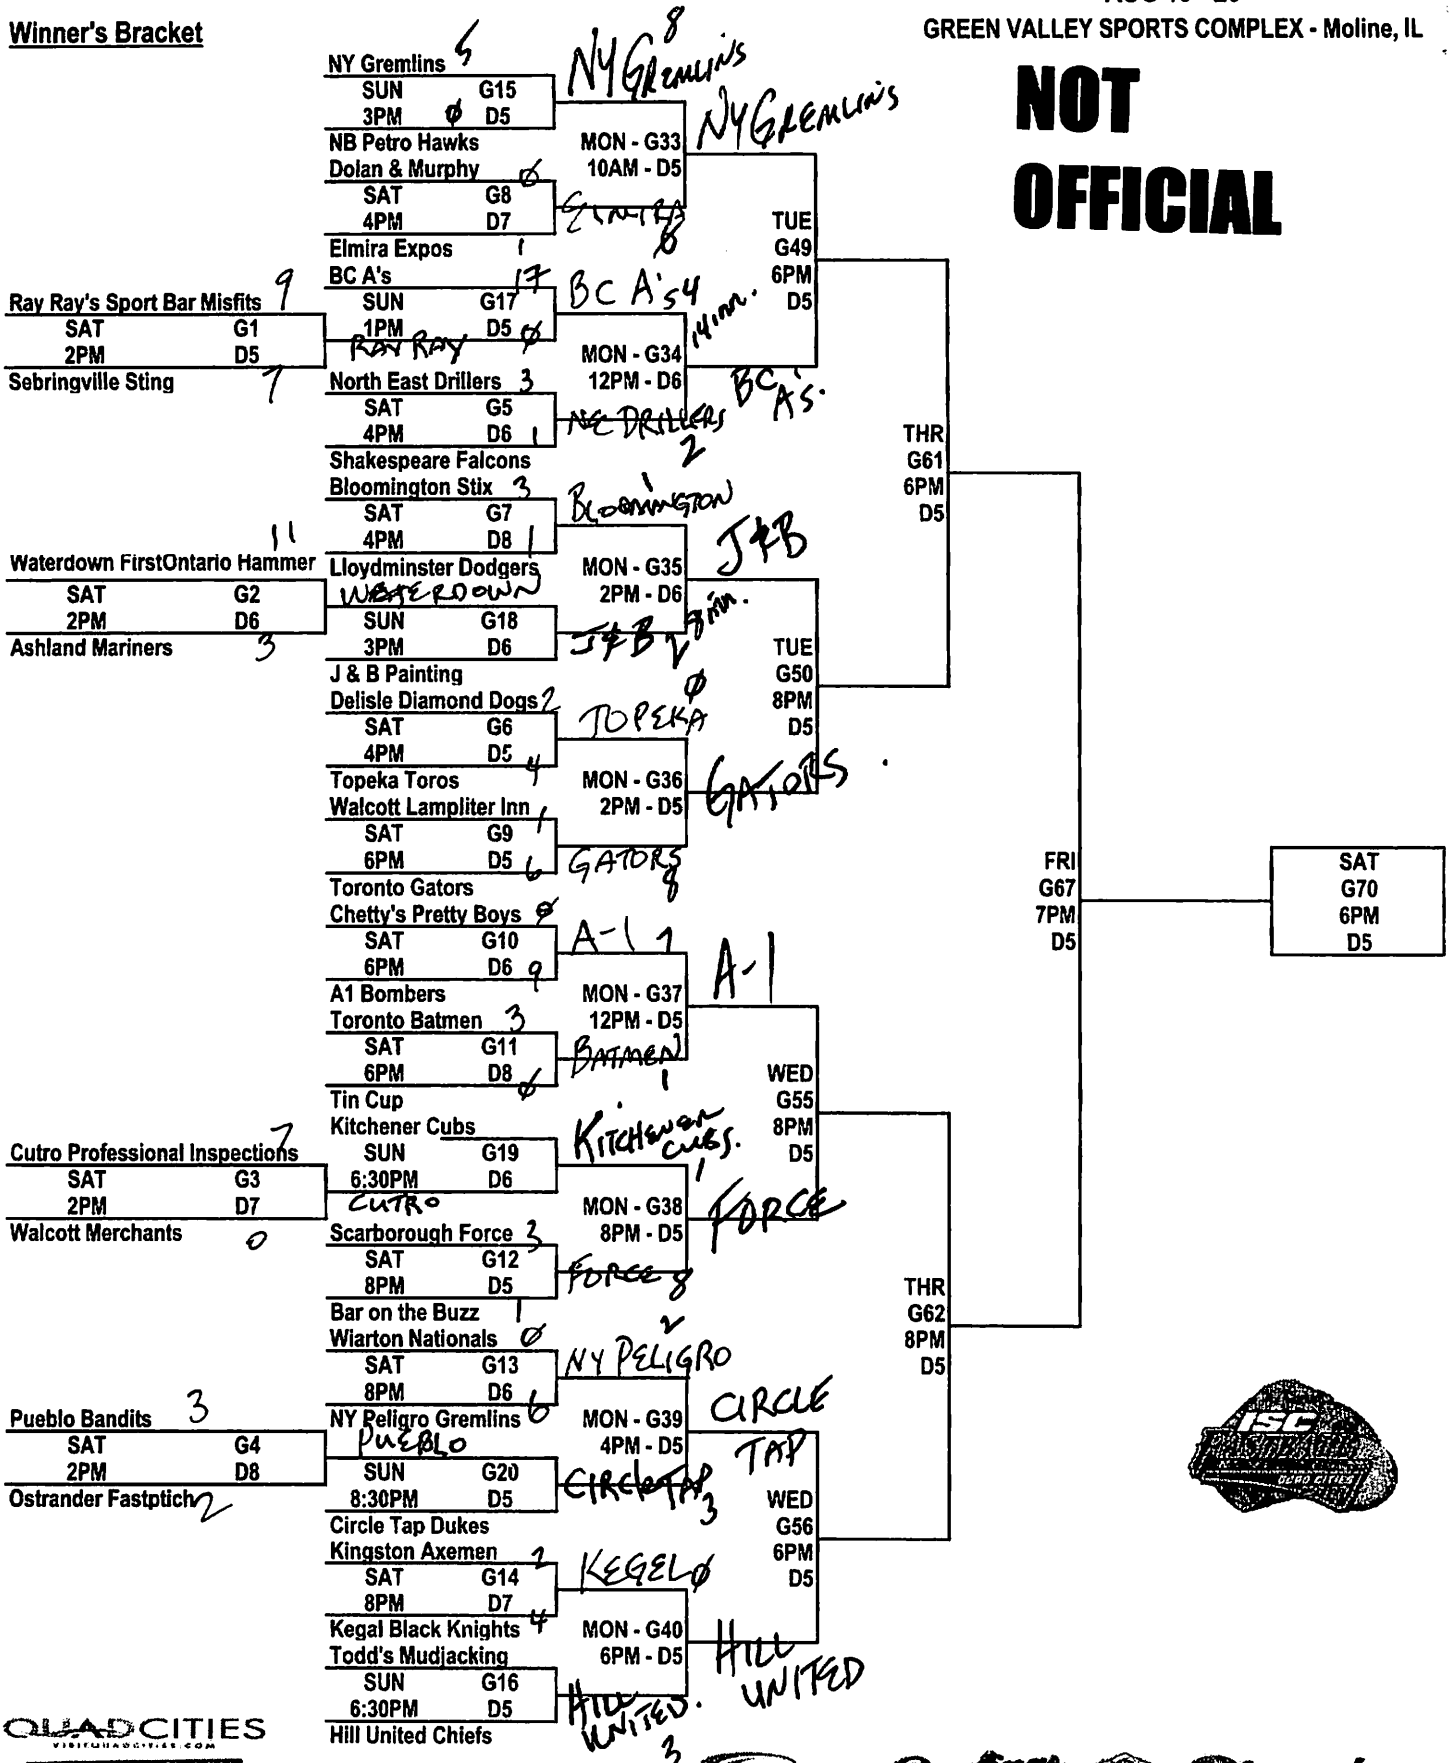

Winner's Bracket

NOT OFFICIAL

TEAM ON TOP OF BRACKET MUST WEAR LIGHT COLORED JERSEY