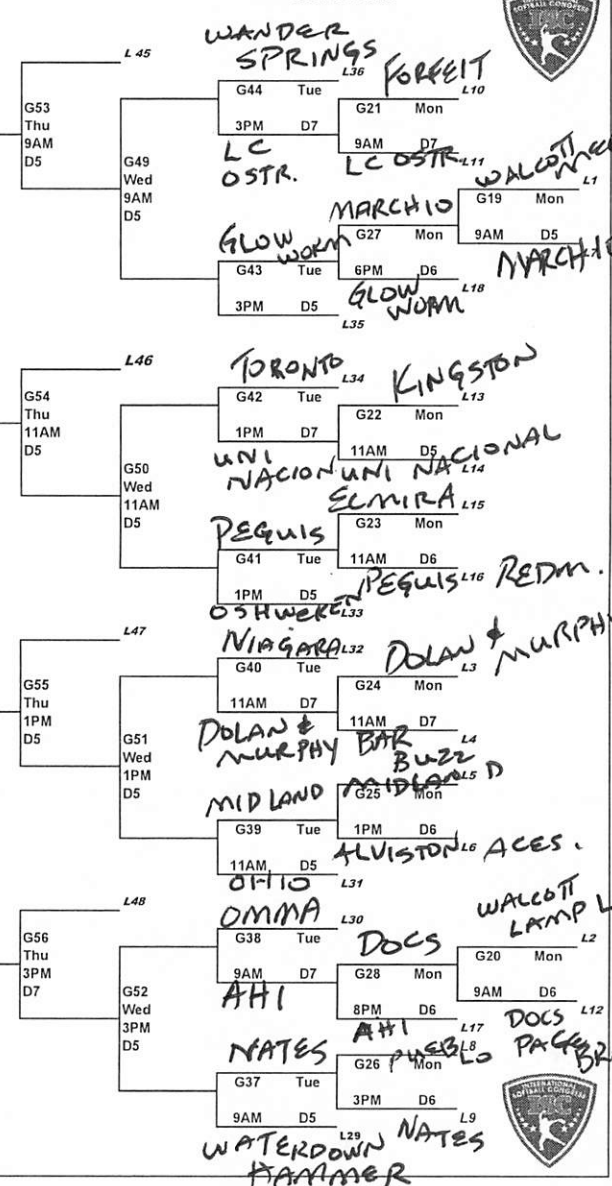

Winner's Bracket

Waterdown Hammer		G29 Mon	
G3 Sat	2PM D7	KH TWINS	
Dolan & Murphy		G45 Tue	
Kitchener Hallman Twins		G4 Sat	4PM D5
The Bar Buzz		CIRCLE TAP	
Circle Tap Dukes		G30 Mon	
G5 Sat	4PM D6	CIRCLE TAP	
Midland Explorers		G31 Mon	
OMMA Tigres		G6 Sat	4PM D7
Alvinston Aces		BEAR CREEK	
Bear Creek Express		G32 Mon	
G7 Sun	1PM D6	OHIO	
Walcott Merchants		G33 Mon	
Marchio Sausage		G17 Sun	6PM D7
G1 Sat	2PM D5	OHIO	
Ohio Bombers		G46 Tue	
AHI Reapers		GP PIRATES	
Grande Prairie Pirates		G8 Sat	
G8 Sat		6PM D5	
Pueblo Bandits		G9 Sat	
Niagara Stompers		6PM D7	
Nate's Auto/Fisher		NIAGARA	
New York Gremlins		G10 Sat	
G10 Sat		8PM D5	
Gallup Indians		NY GREMLINS	
LC Ostrander Norsemen		G11 Sat	
G11 Sat		8PM D7	
Ohsweken Redmen		REDMEN	
AWP Lumberjacks		G47 Wed	
AWP Lumberjacks		5PM D5	
Walcott Lampliter		G18 Sun	
G2 Sat		6PM D6	
San Antonio Glowworm		GLOW WORM	
Toronto Batmen		G12 Sun	
G12 Sun		1PM D5	
Doc's Page Brake		TORONTO	
JB		G13 Sun	
G13 Sun		1PM D7	
Kingston Axemen		JB	
Kegel Black Knights		G14 Sun	
G14 Sun		3PM D5	
Universidad Nacional		KEGEL	
Wander Springs Chippers		G48 Wed	
Wander Springs Chippers		8PM D5	
Elmira Expos		WSCHIPPERS	
Hill United Chiefs		G15 Sun	
G15 Sun		3PM D7	
Hill United Chiefs		HILL UNITED	
Hill United Chiefs		G16 Sun	
G16 Sun		6PM D5	
Peguis Redmen		HILL UNITED	

# ISC WORLD TOURNAMENT

AUG 13 - 20  
GREEN VALLEY SPORTS COMPLEX

MOLINE, IL

Loser's Bracket

1945

1946

1947

1948